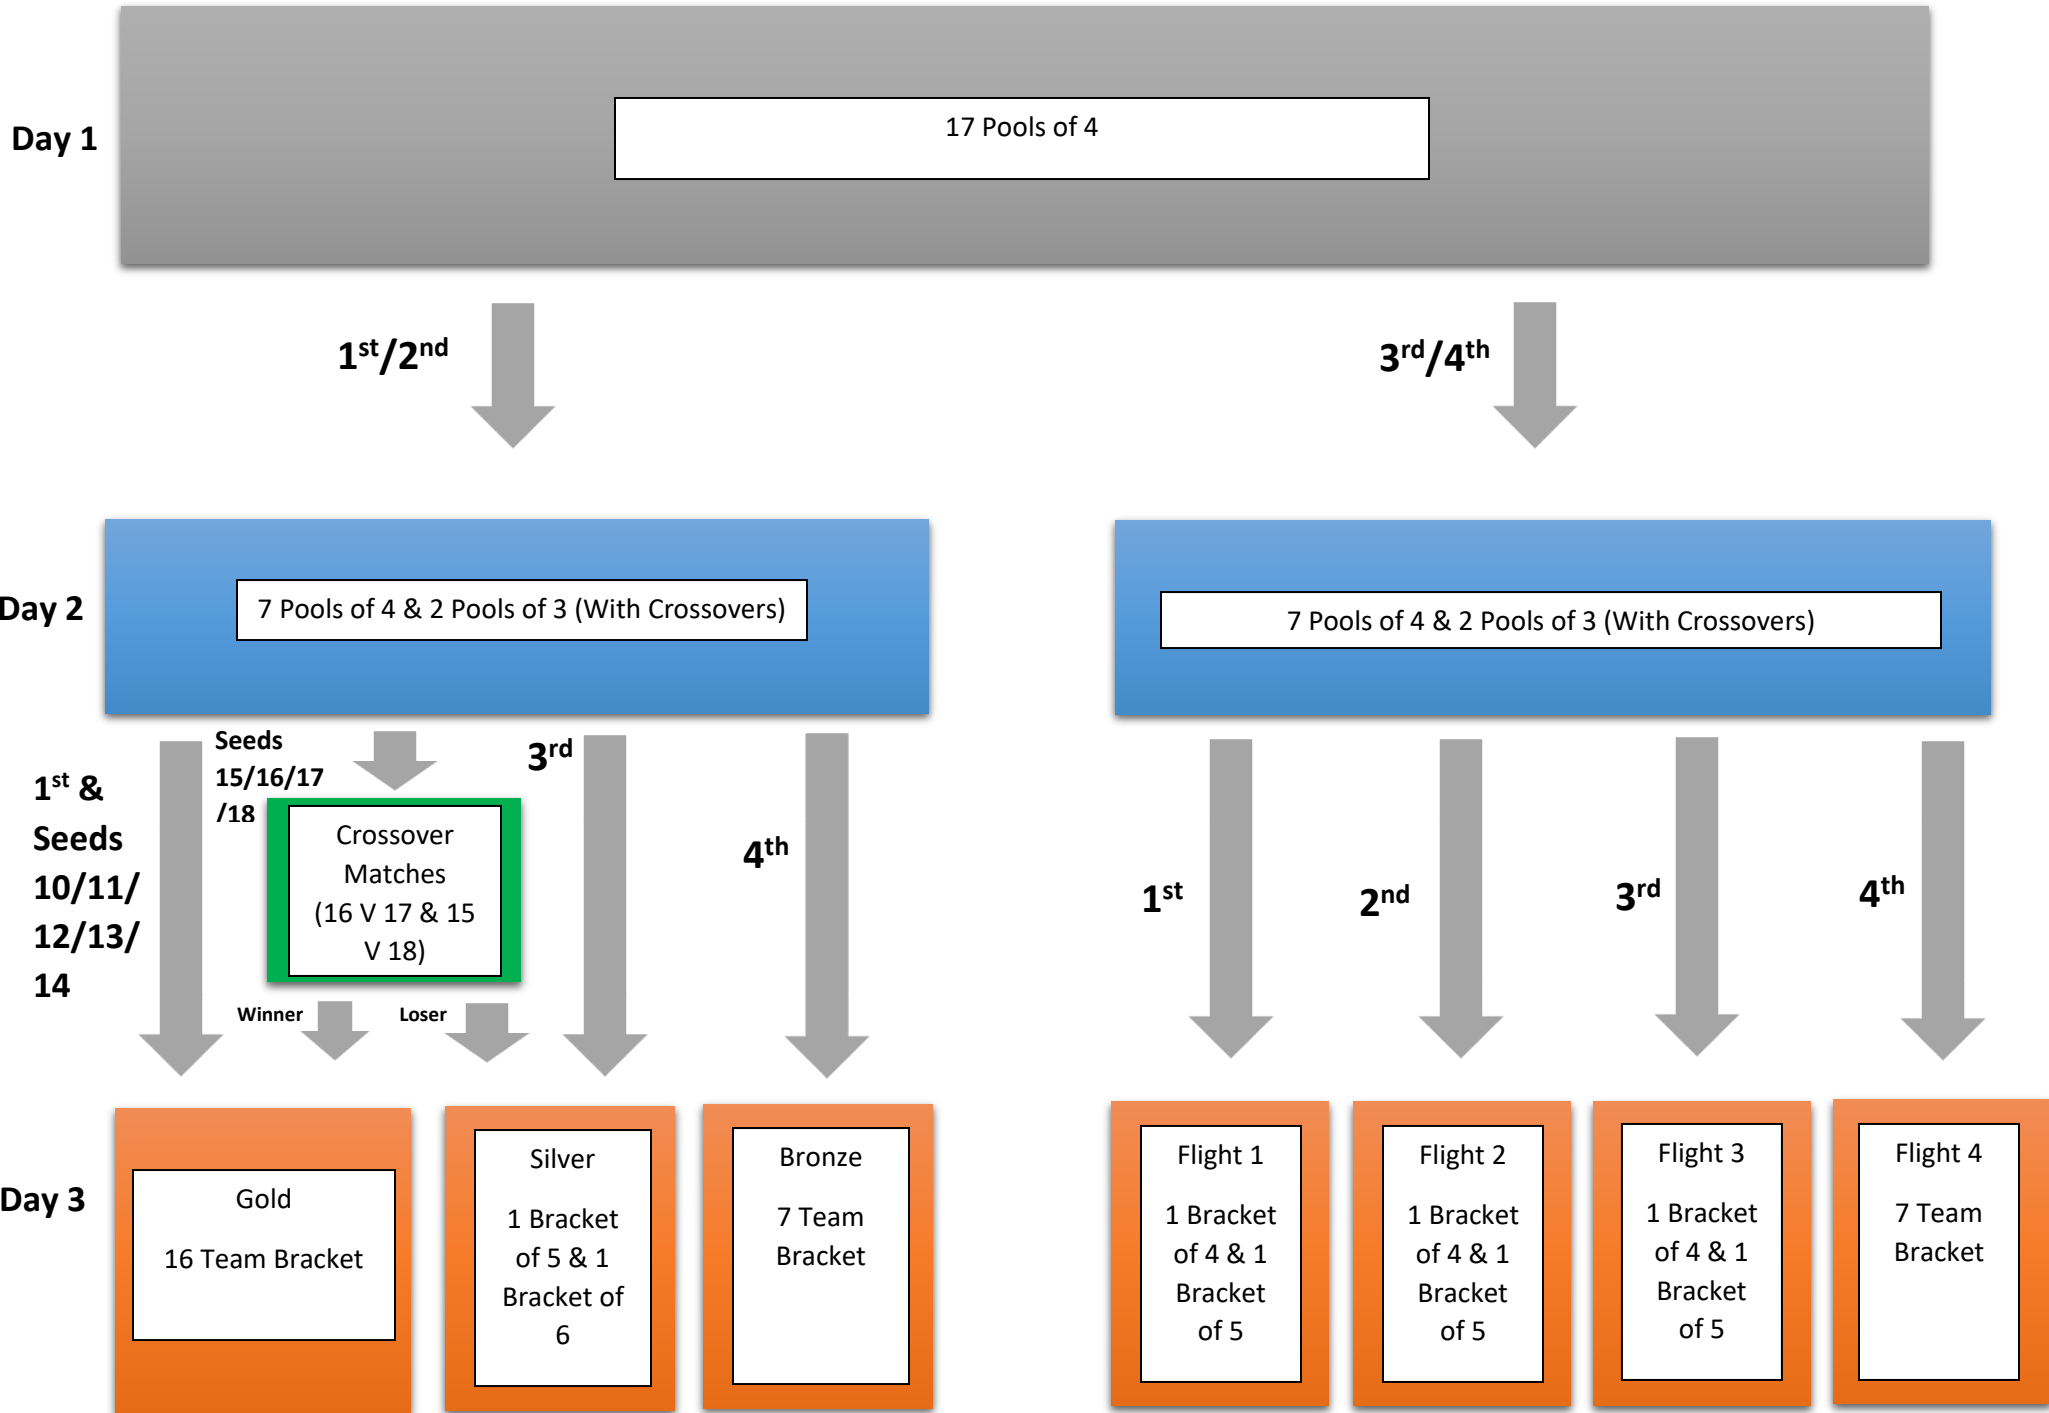

68 Team Club Flow