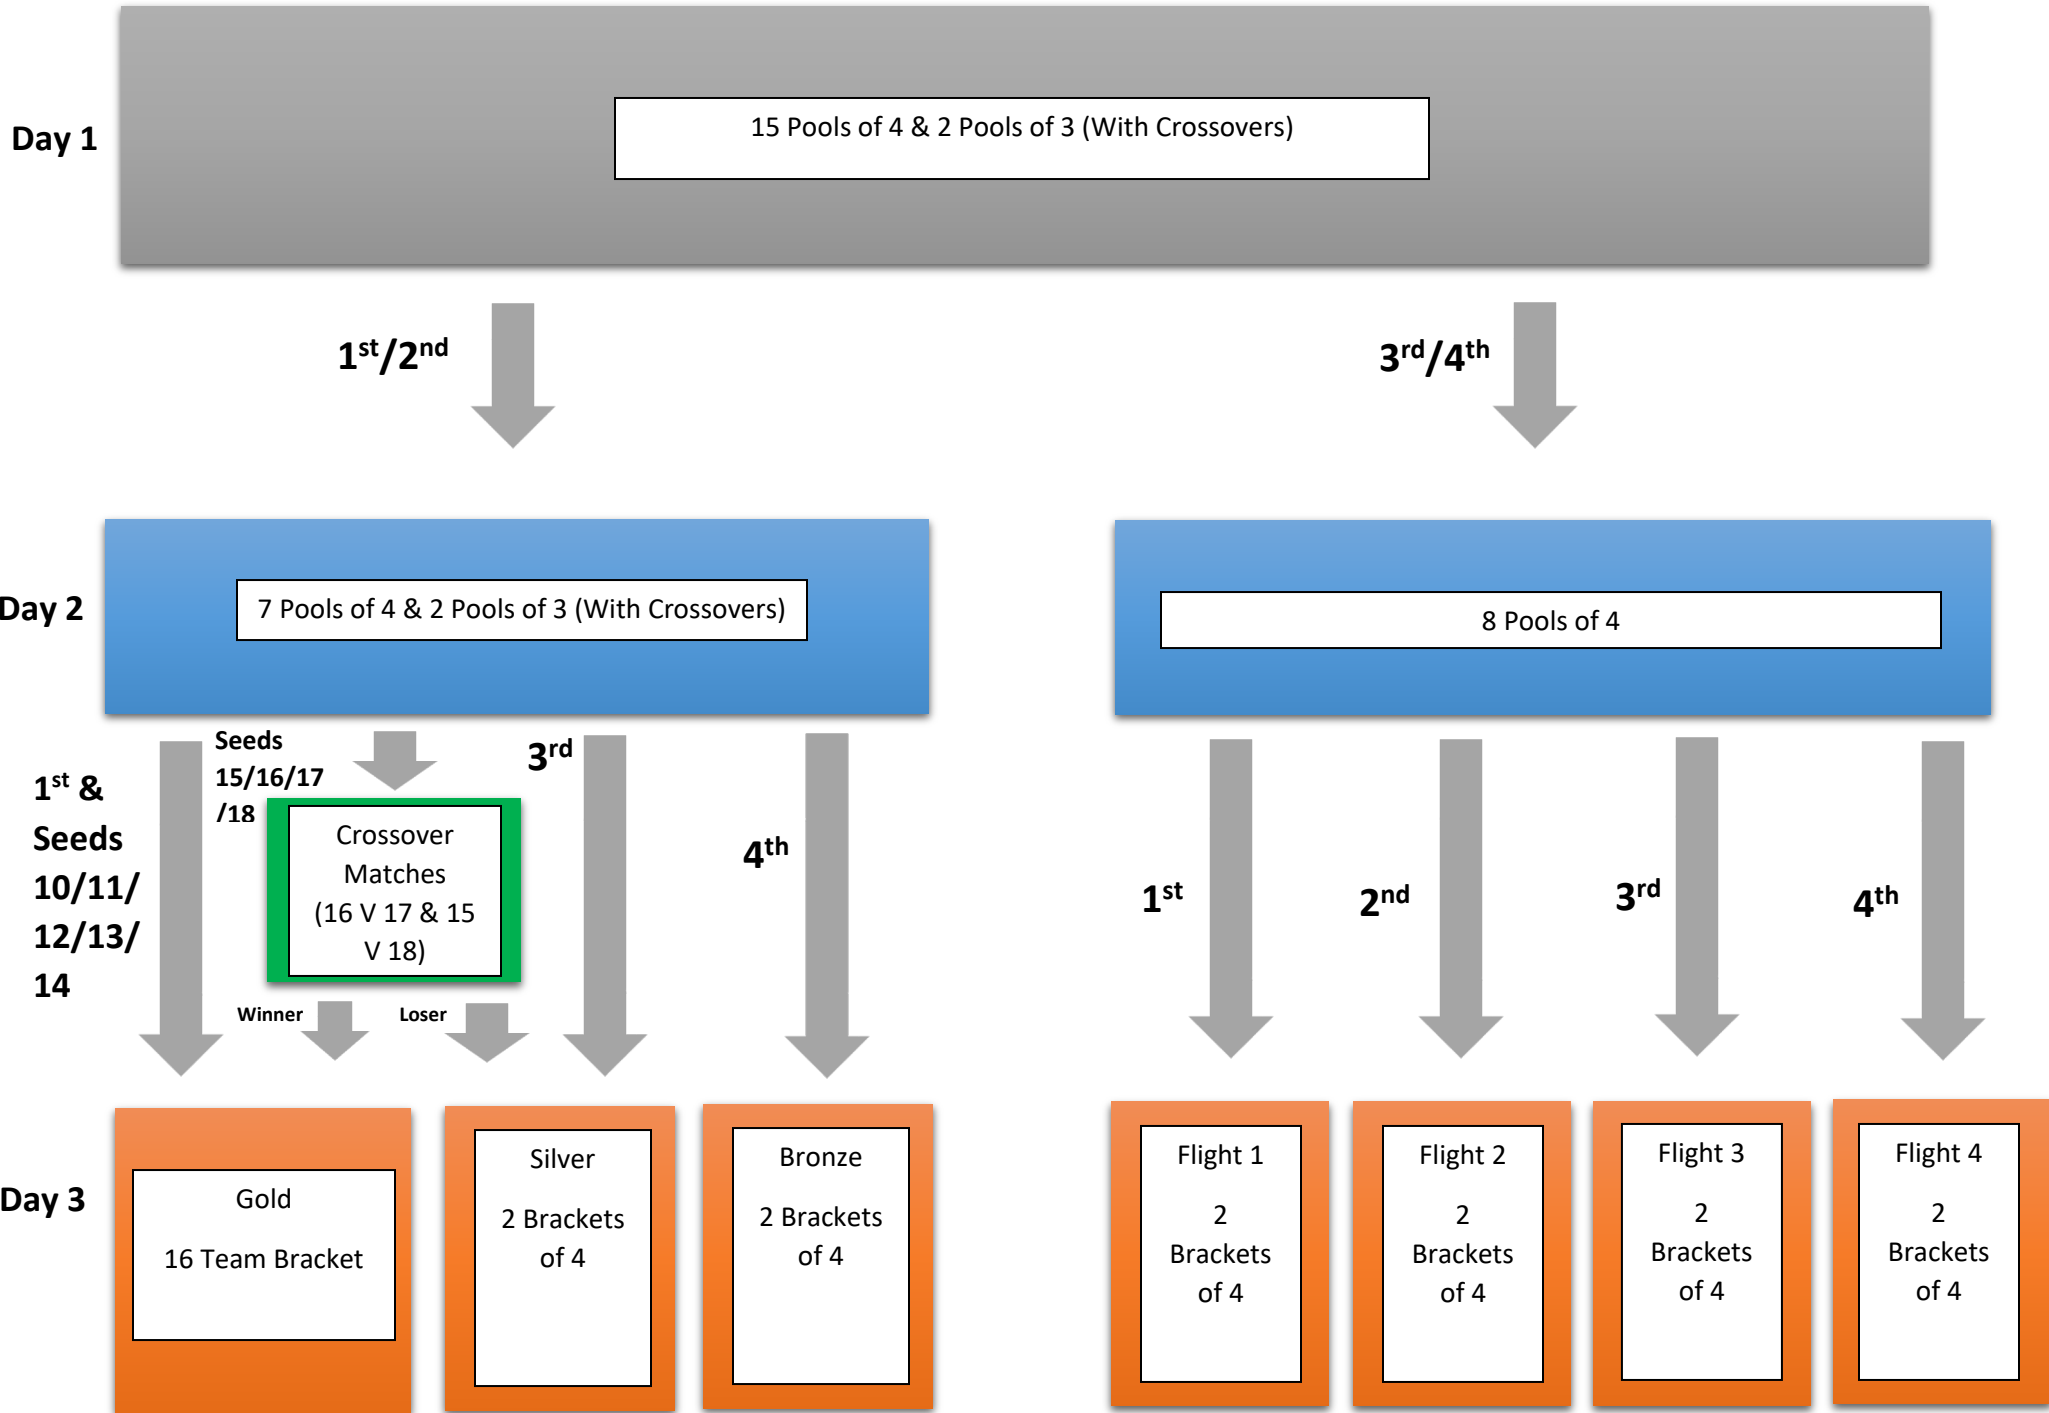

# 66 Team Club Flow Option 1 (Challenge Matches)

# 66 Team Club Flow Option 2 (No Crossovers)