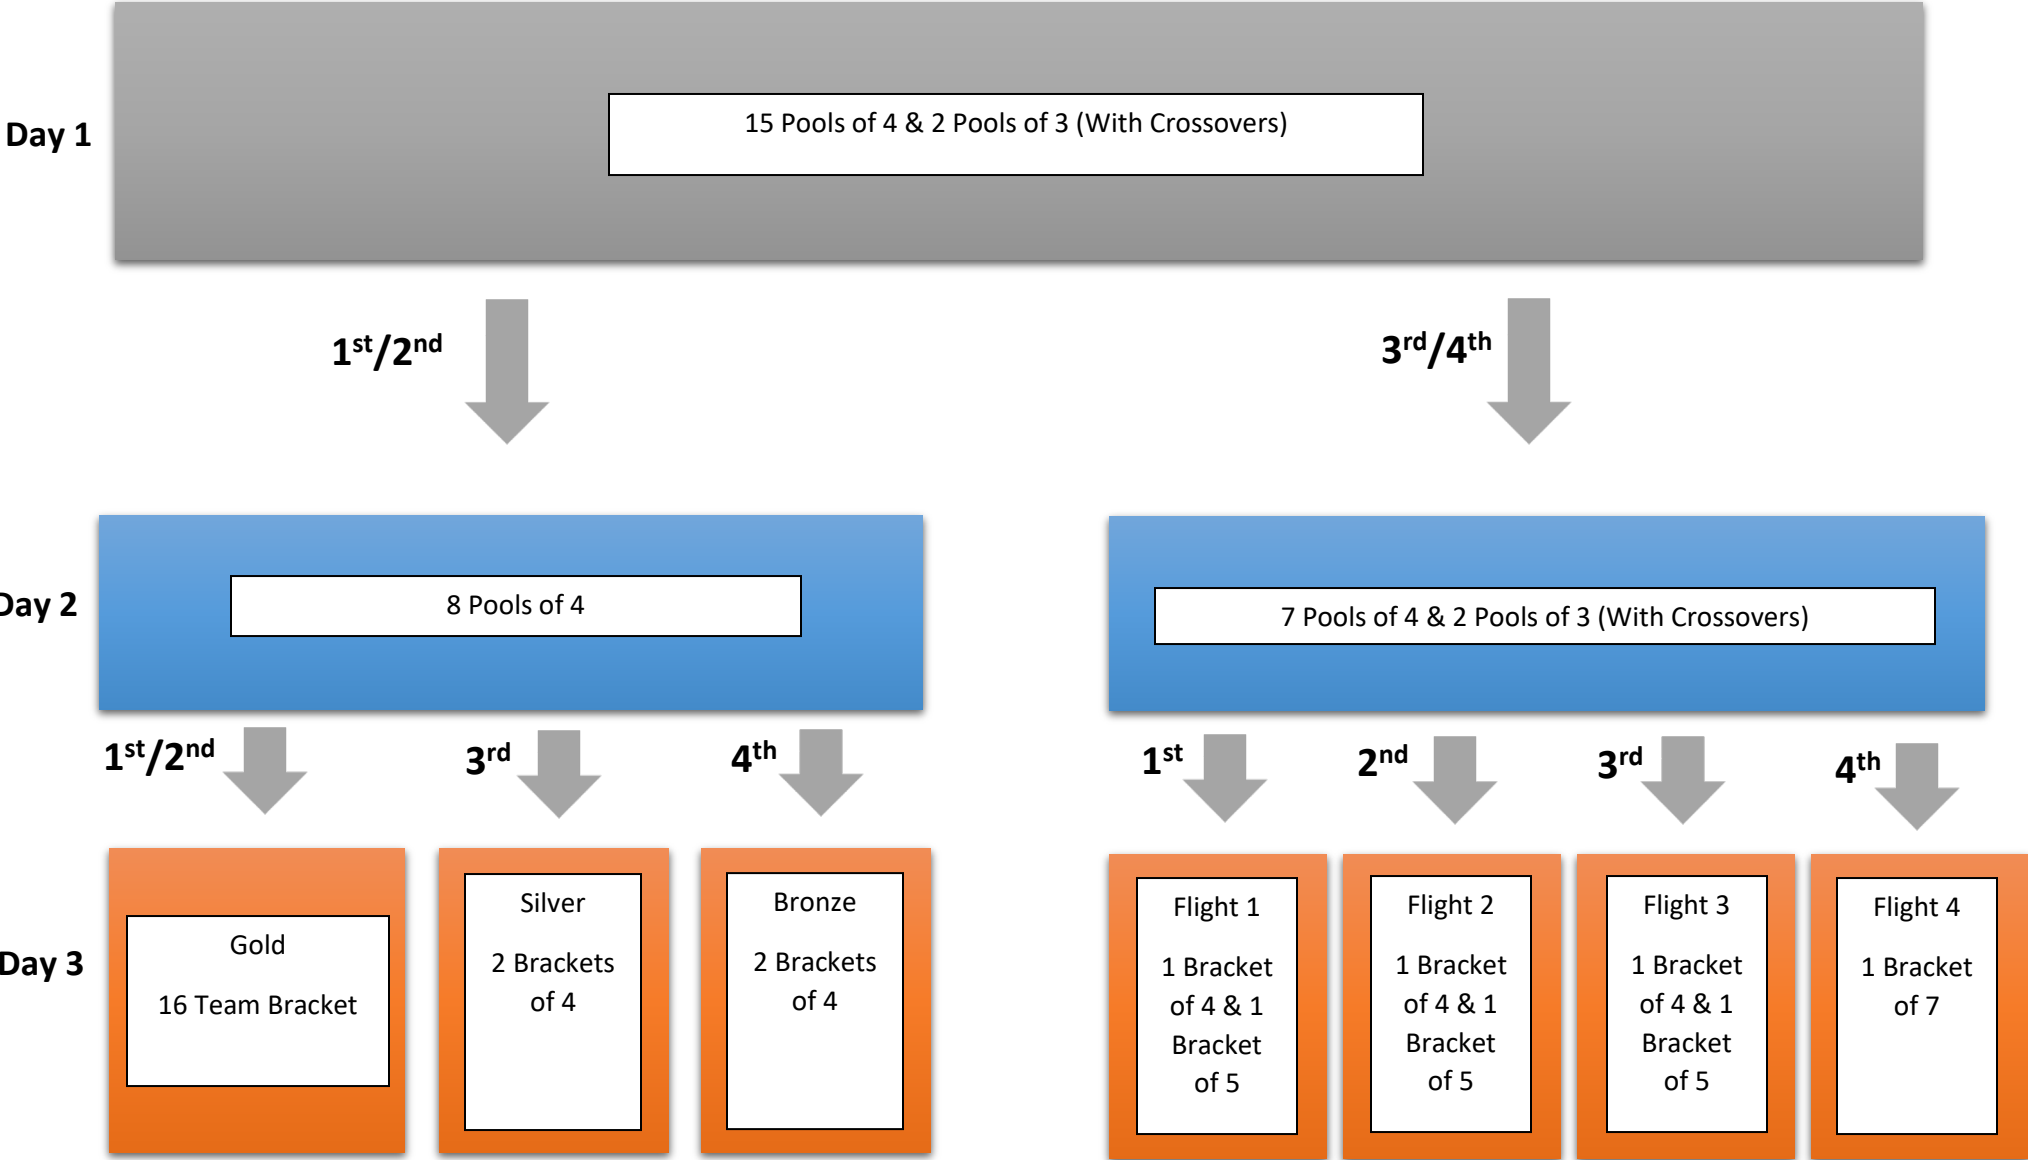

# 65 Team Club Flow

# 66 Team Club Flow Option 1 (Challenge Matches)

# 66 Team Club Flow Option 2 (No Crossovers)