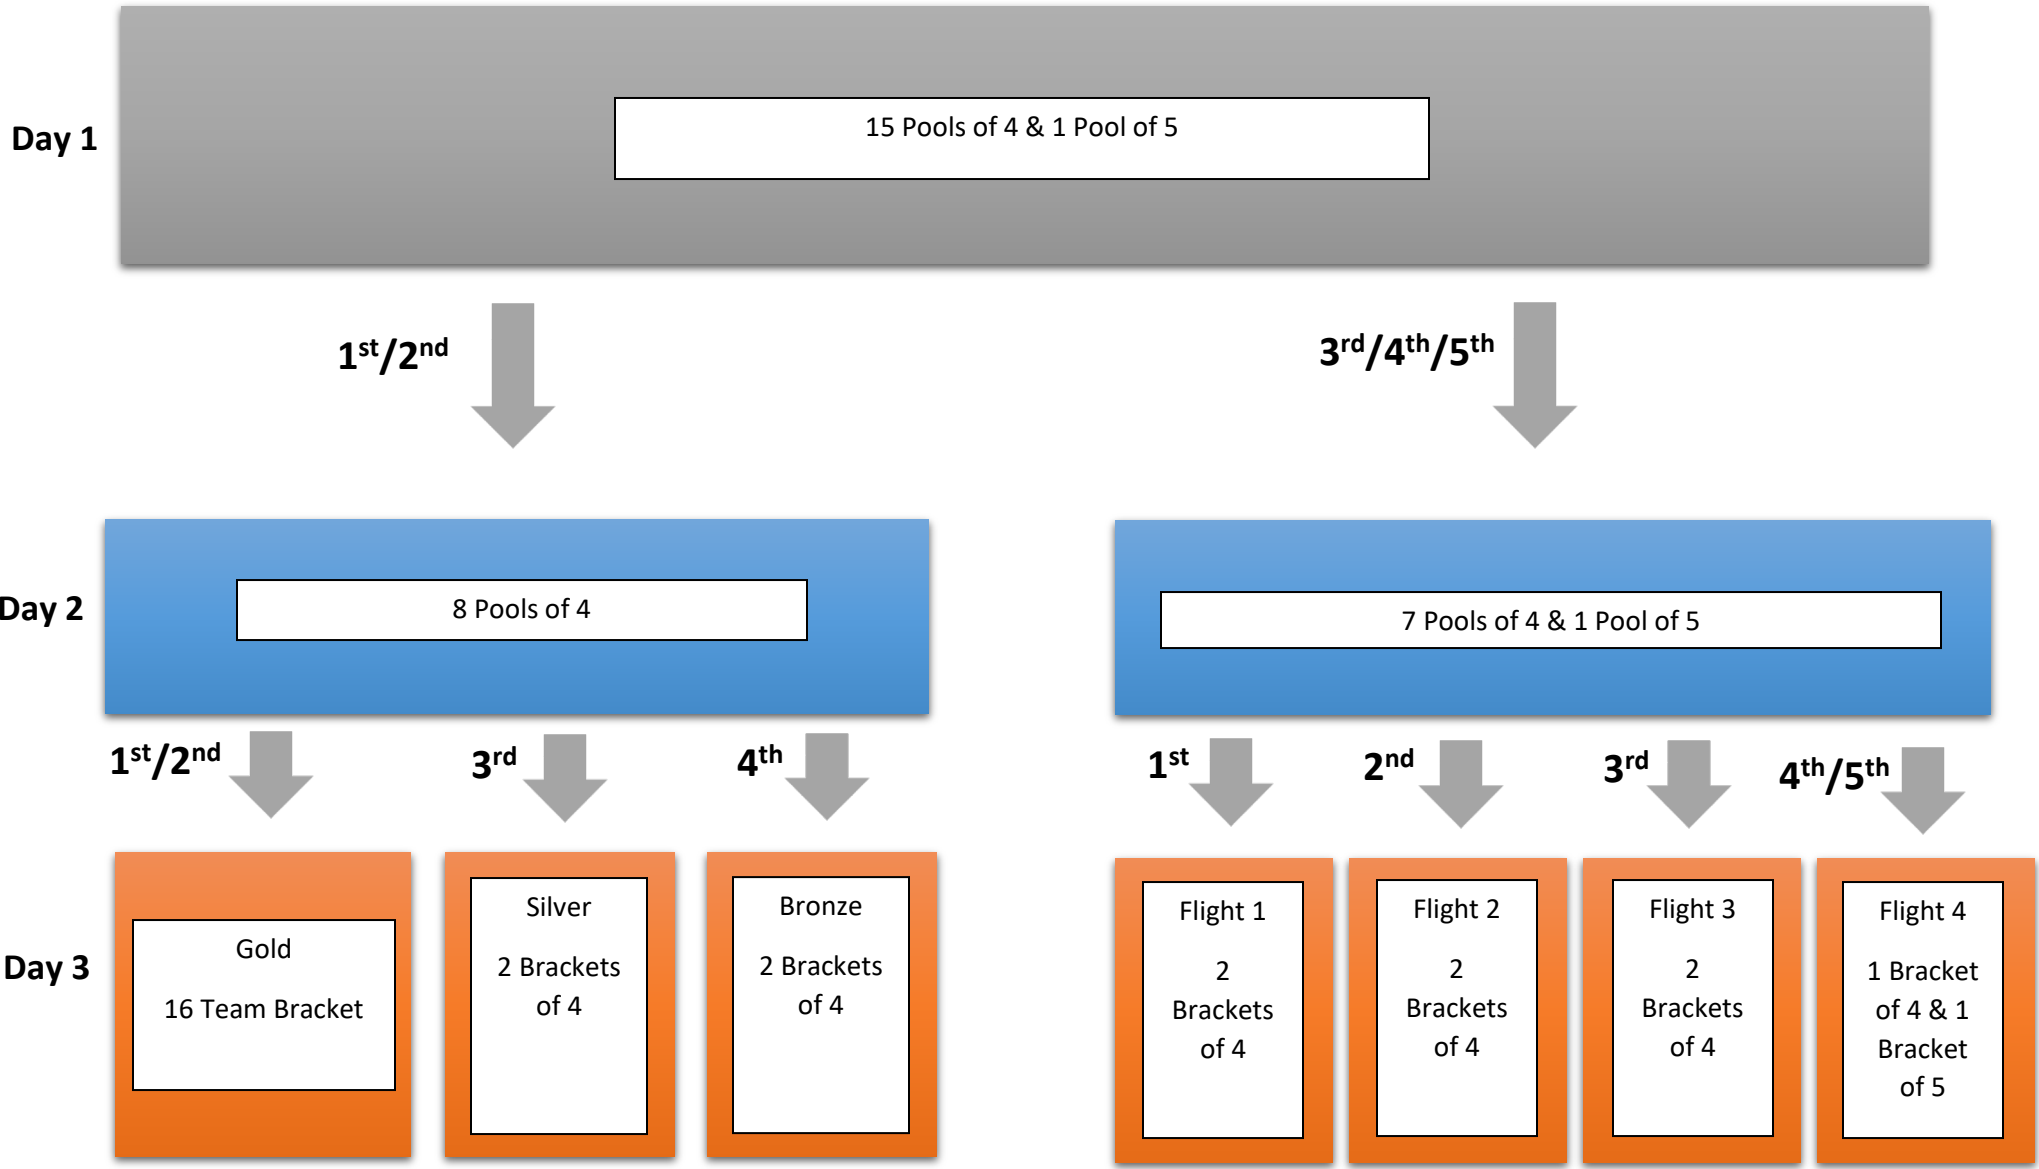

# 65 Team Club Flow

# 66 Team Club Flow Option 1 (Challenge Matches)

# 66 Team Club Flow Option 2 (No Crossovers)