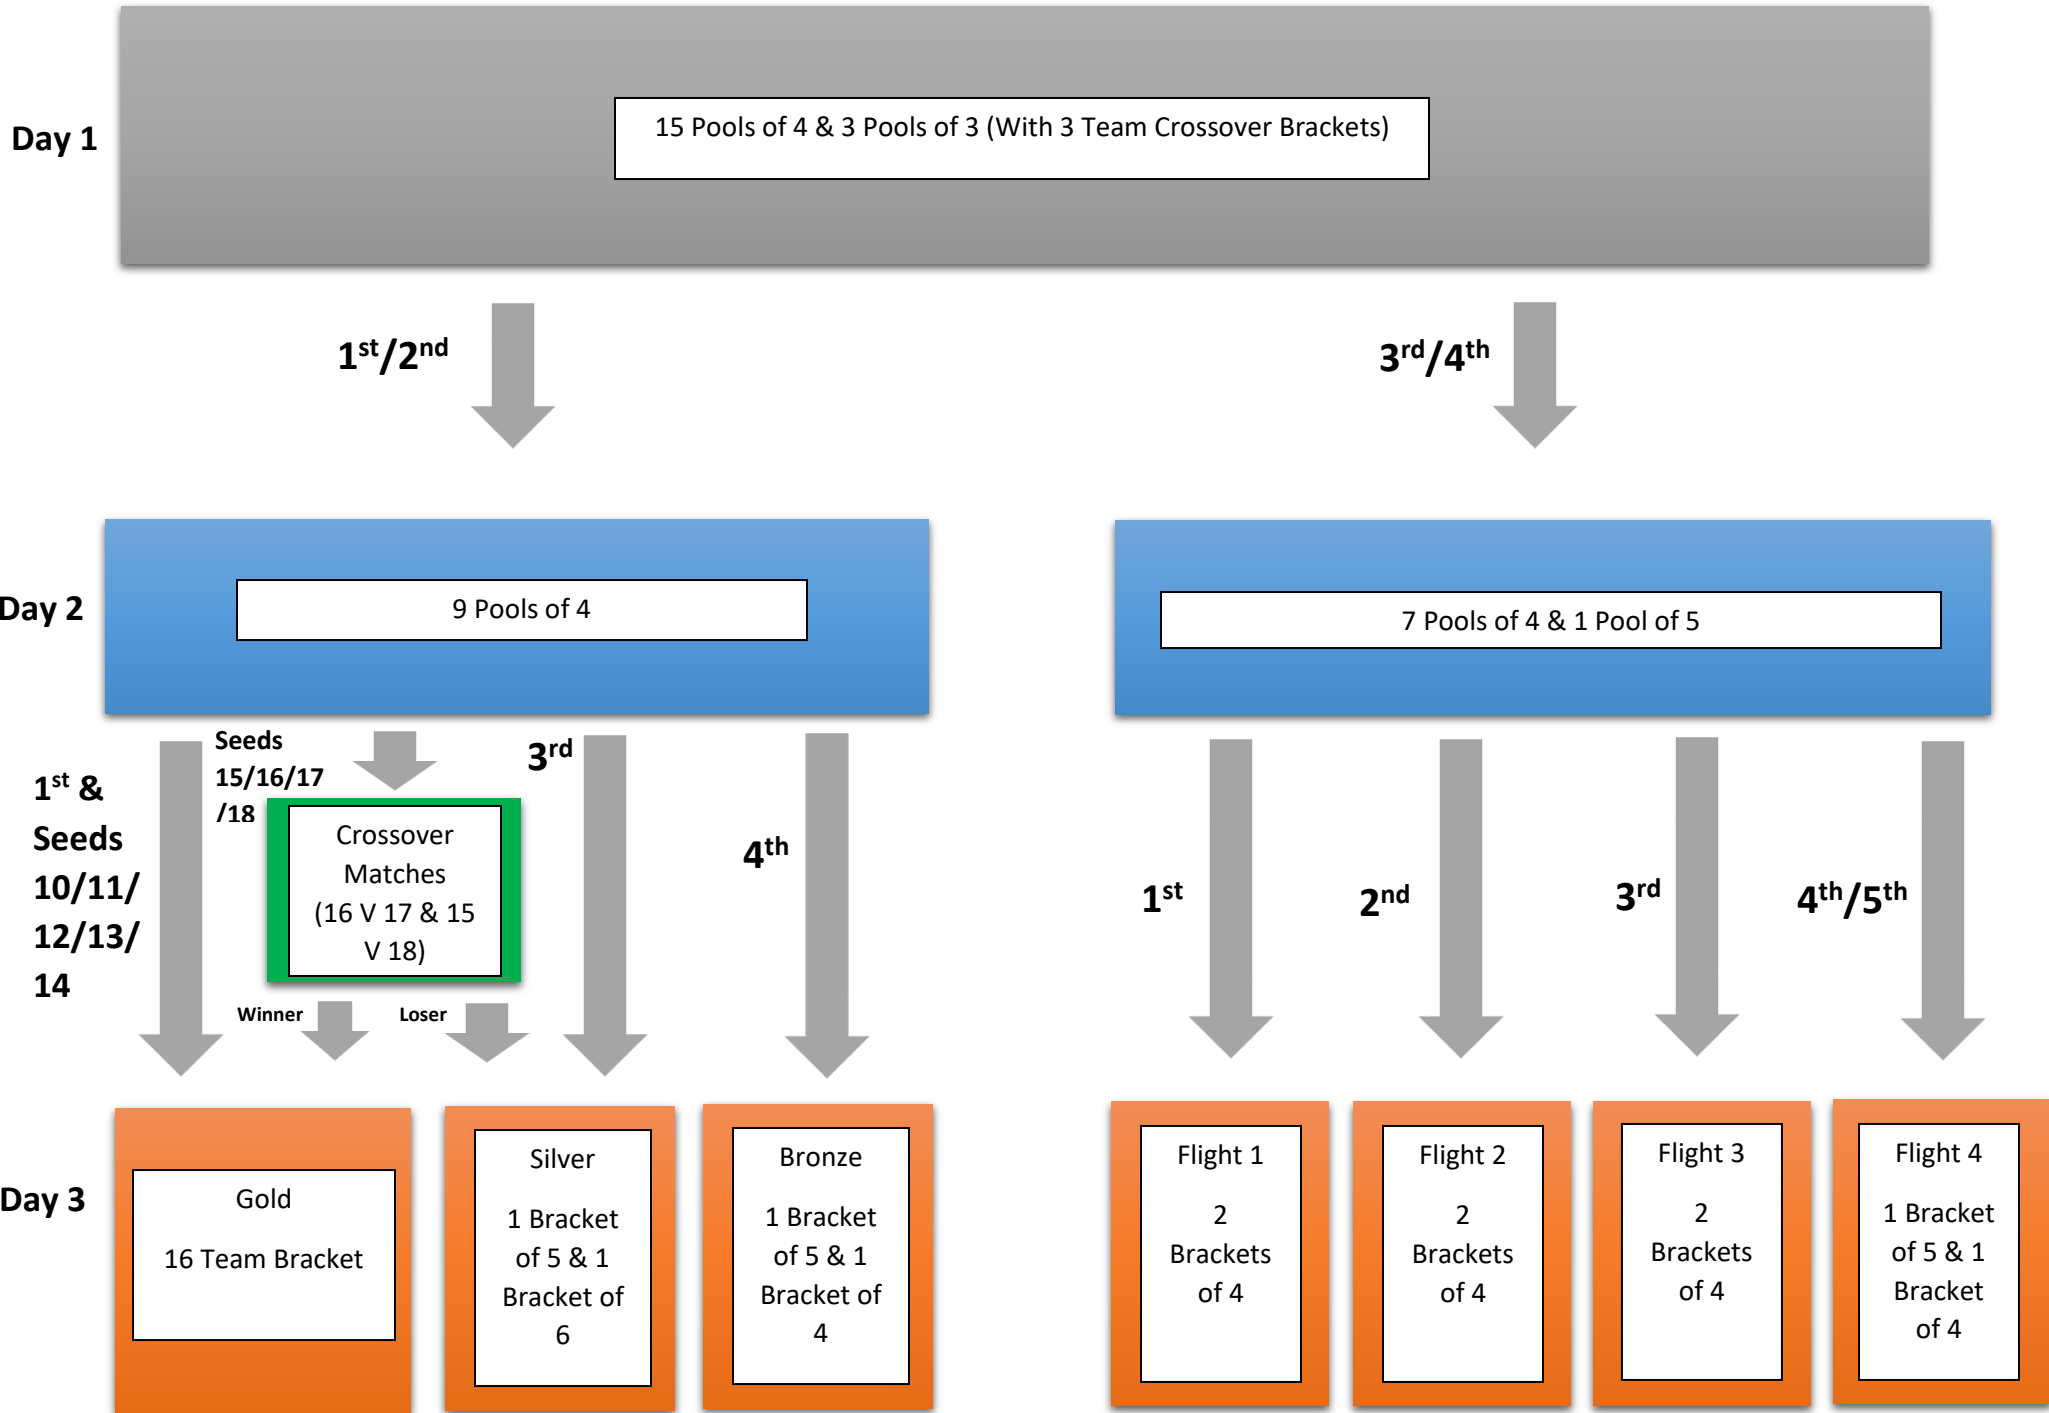

69 Team Club Flow