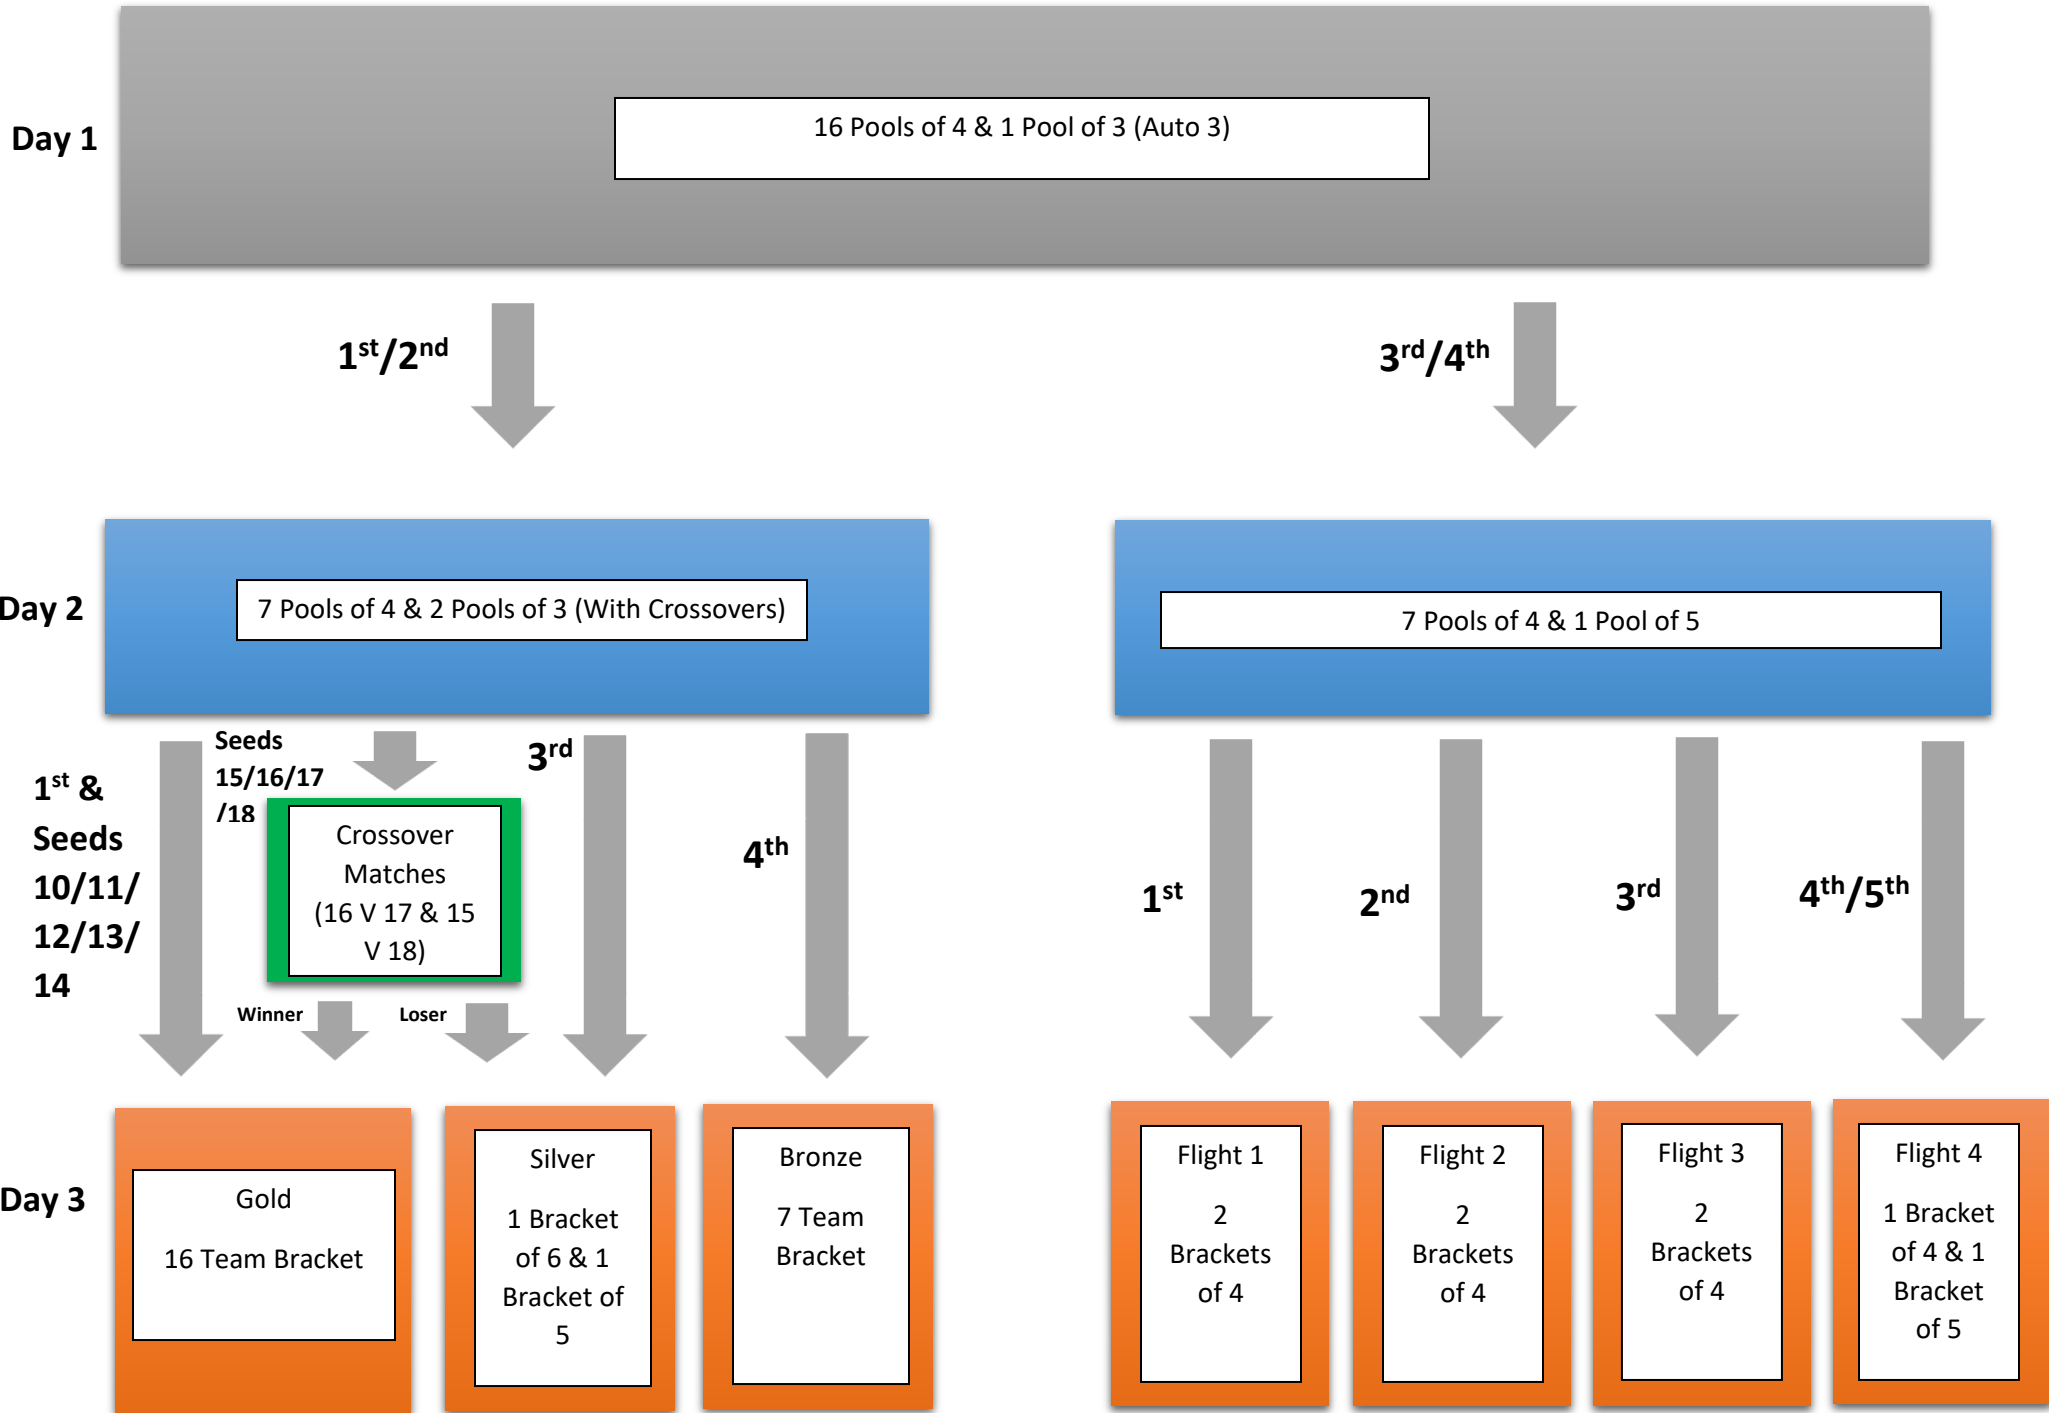

67 Team Club Flow